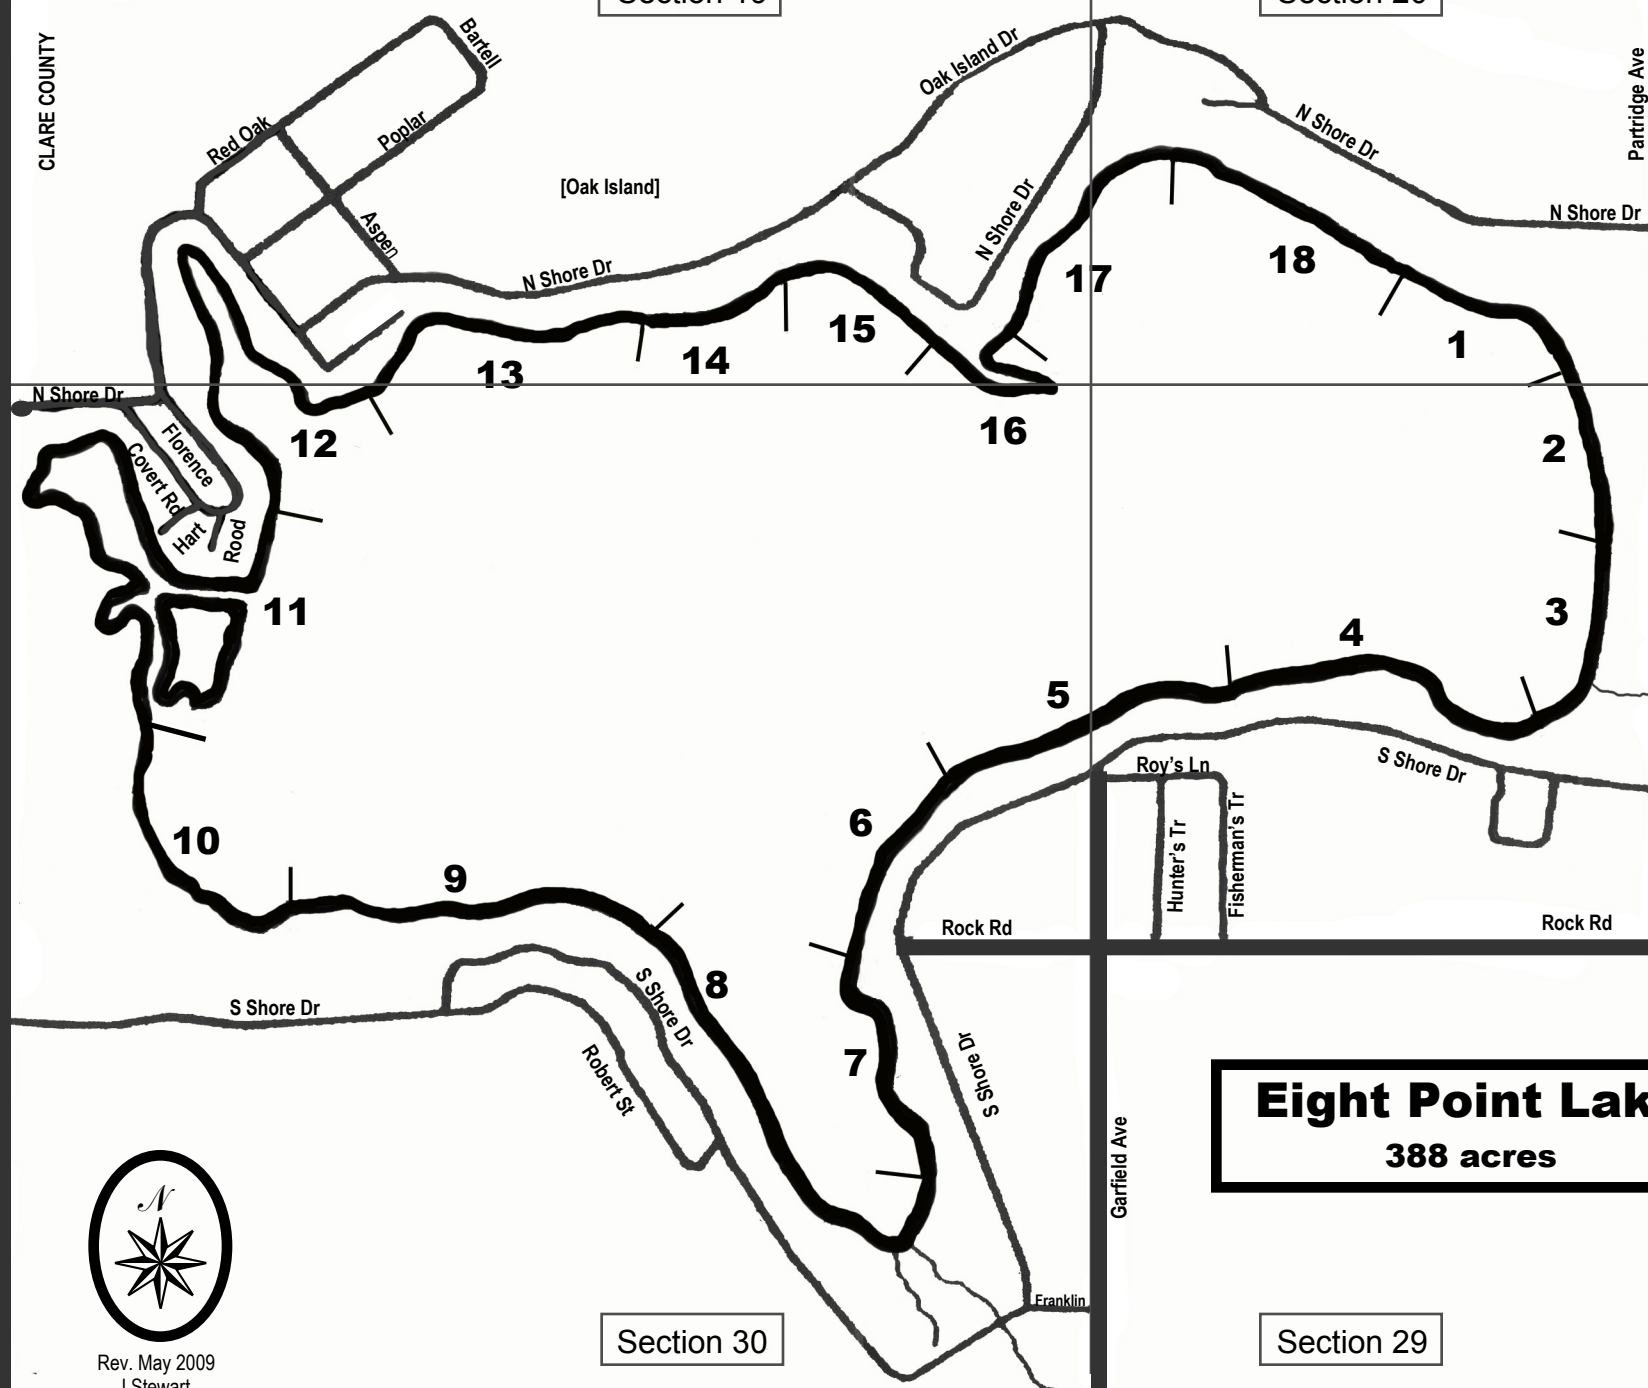

Section 19

Section 20

OSCEOLA COUNTY

CLARE COUNTY

Partridge Ave

Clareola Rd

Partridge Ave

Garfield Ave

Big Stone Lake Rd

Eight Point Lake
388 acres

Section 30

Section 29

Rev. May 2009
 J Stewart